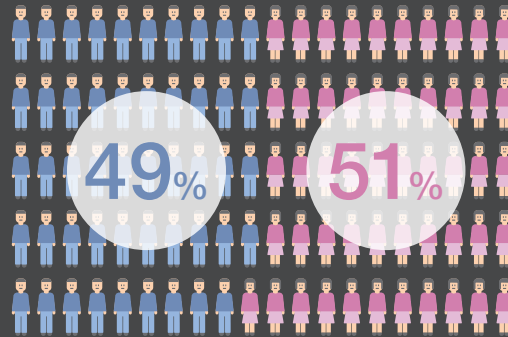

TOKYO DATA

Area

2,190.90 km²

Municipalities

- 23 wards (ku),
- 26 cities (shi),
- 5 towns (cho),
- 8 villages (mura)

Total population

13,389,594

(January 1, 2015)

Population pyramid

6,608,117

6,781,467

Tokyo is a kaleidoscope of attractive features.

Food

Washoku (traditional Japanese food culture) is a UNESCO intangible cultural heritage. Tokyo is said to have **3,620** sushi bars.

Morals

Many were amazed that the people of Tokyo did not panic during the 2011 Earthquake but followed instructions and calmly set out for home.

Health

The average longevity of Tokyo residents is **79.0** years for men and **85.5** years for women.