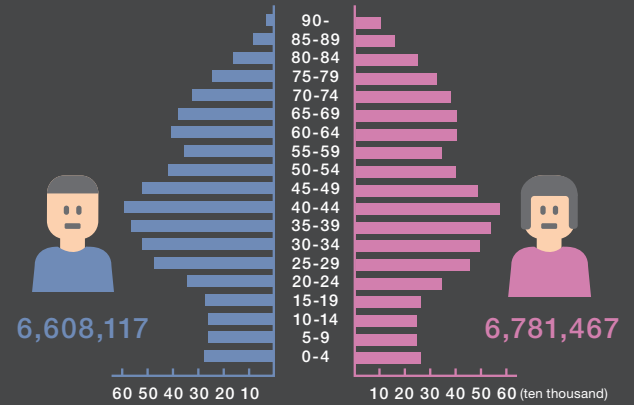

TOKYO DATA

Area

2,190.90 km²

Municipalities

- 23 wards (ku),
- 26 cities (shi),
- 5 towns (cho),
- 8 villages (mura)

Total population

13,389,594

(January 1, 2015)

Population pyramid

6,608,117

6,781,467

Tokyo is a kaleidoscope of attractive features.

Food

Washoku (traditional Japanese food culture) is a UNESCO intangible cultural heritage. Tokyo is said to have **3,620** sushi bars.

Morals

Many were amazed that the people of Tokyo did not panic during the 2011 Earthquake but followed instructions and calmly set out for home.

Health

The average longevity of Tokyo residents is **79.0** years for men and **85.5** years for women.