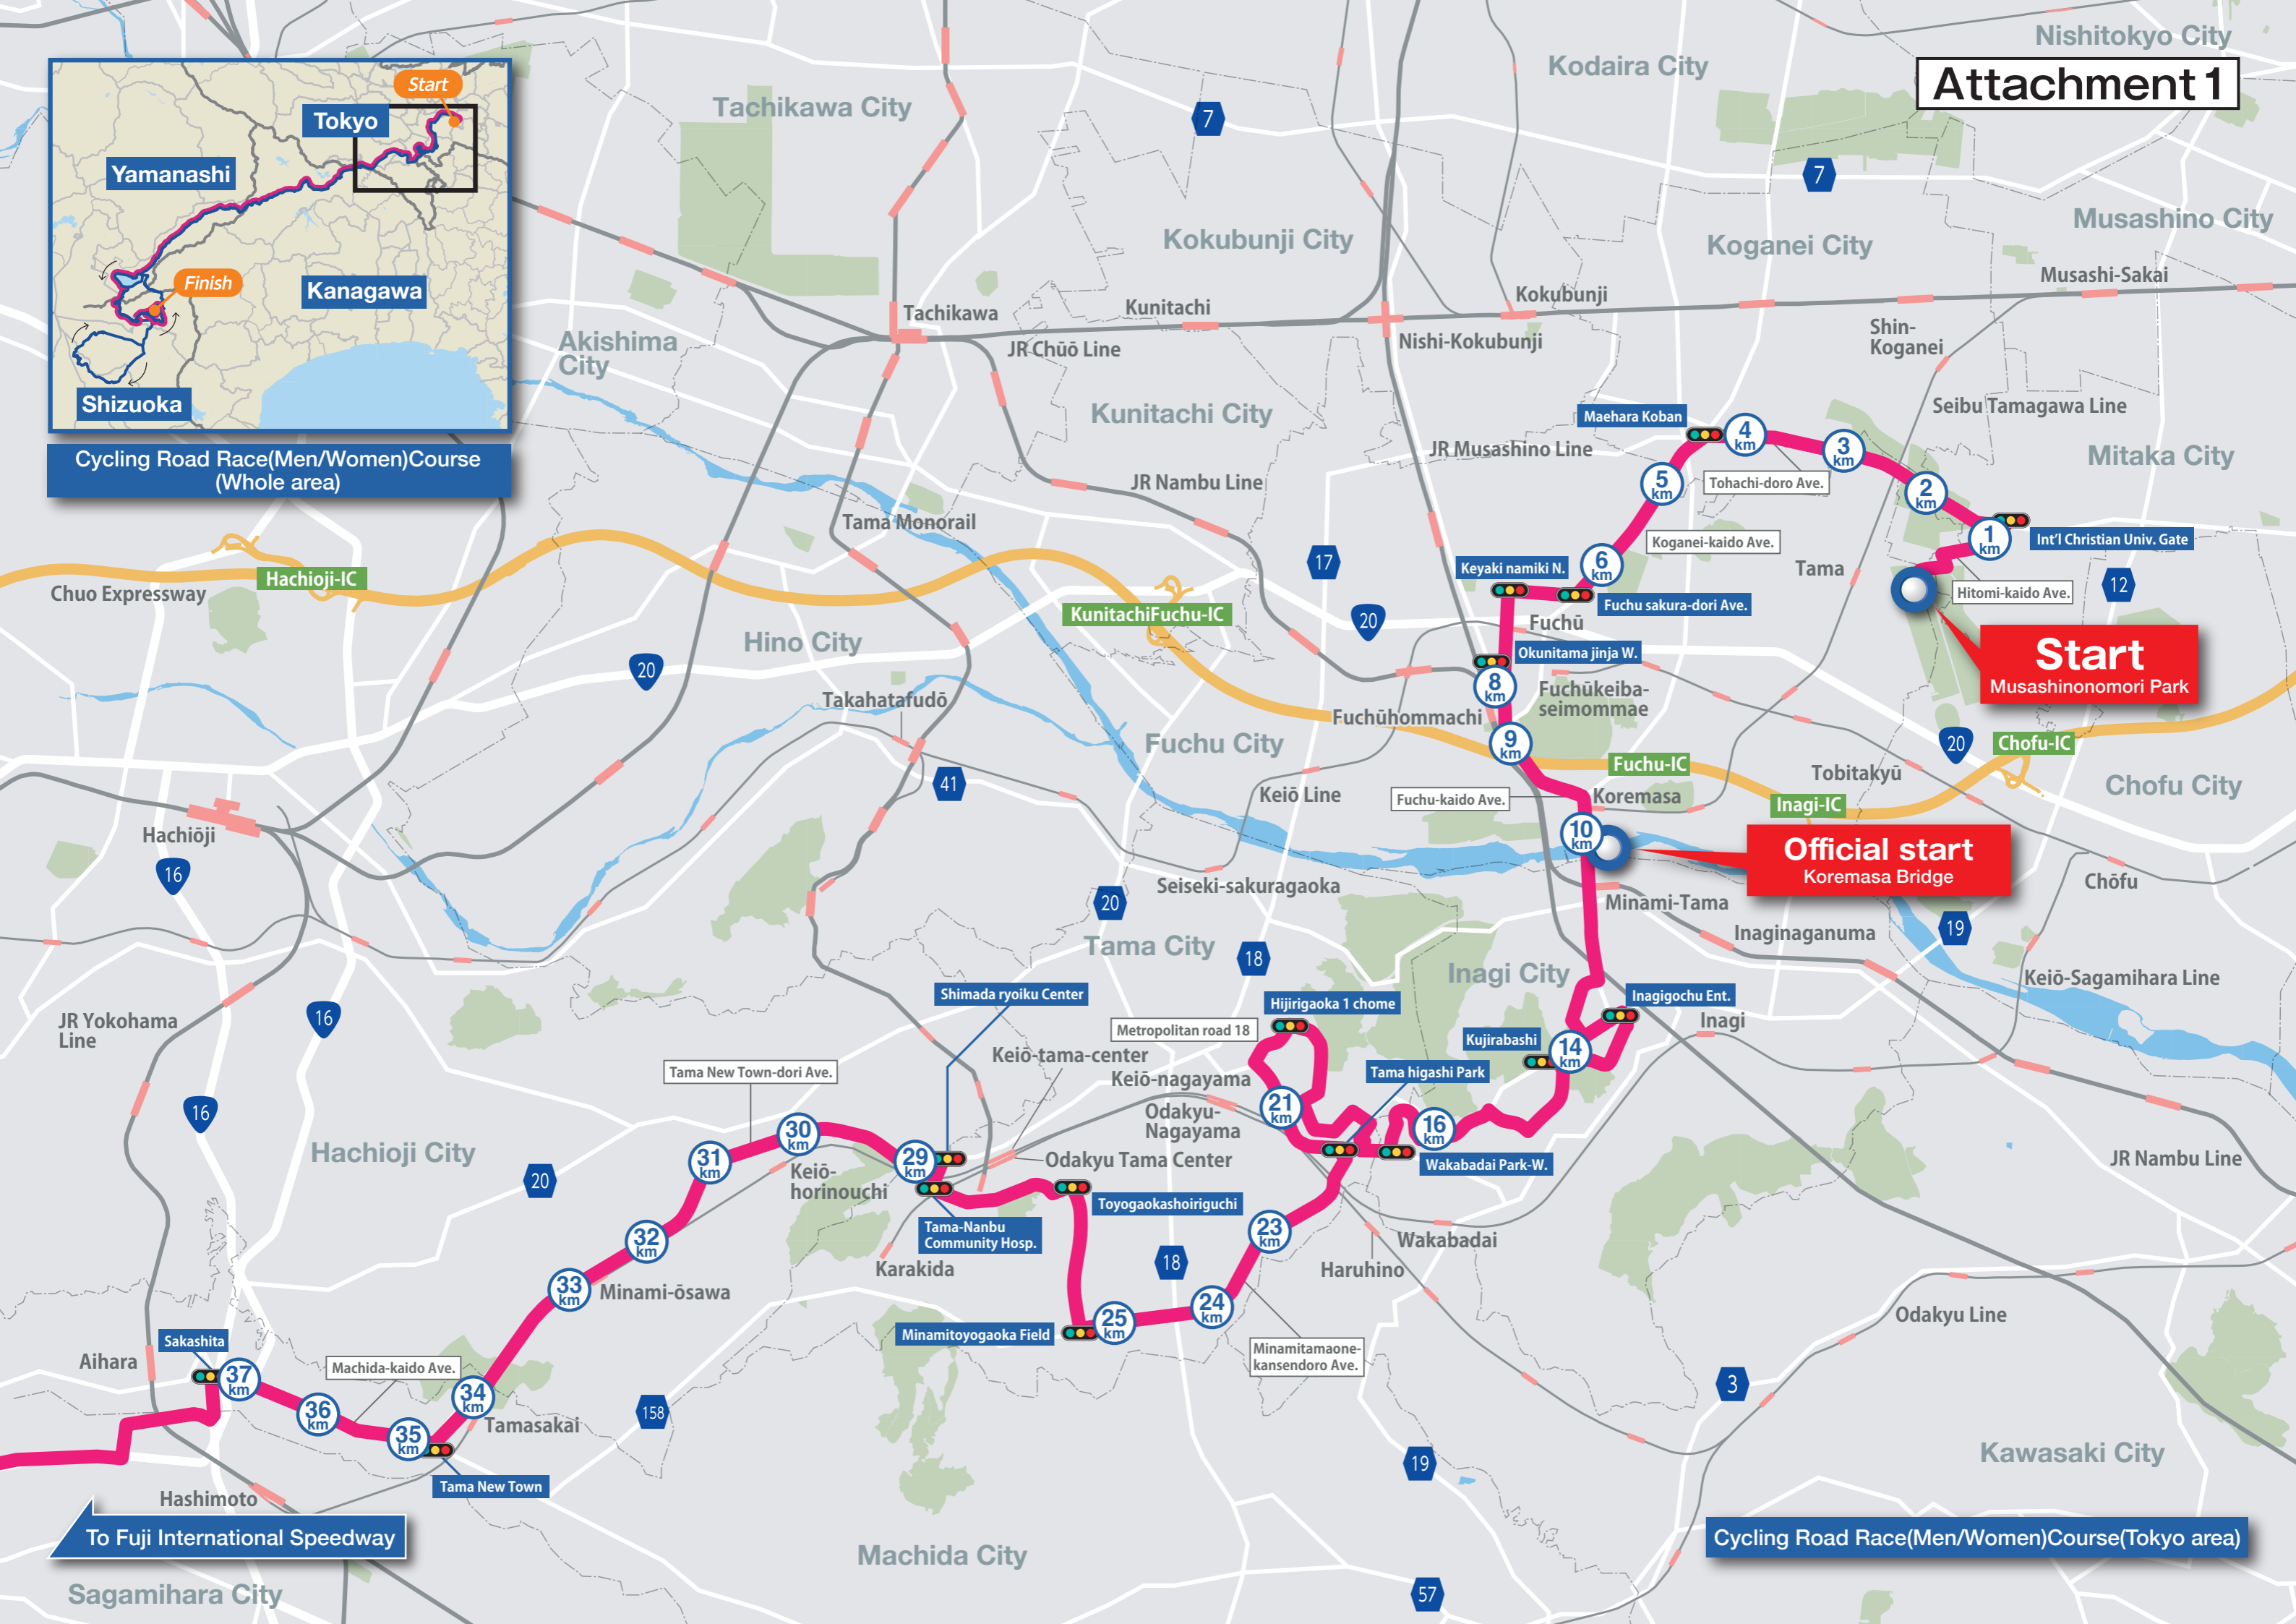

Attachment 1

Cycling Road Race(Men/Women)Course (Whole area)

Start
Musashinonomori Park

Official start
Koremasa Bridge

To Fuji International Speedway

Cycling Road Race(Men/Women)Course(Tokyo area)